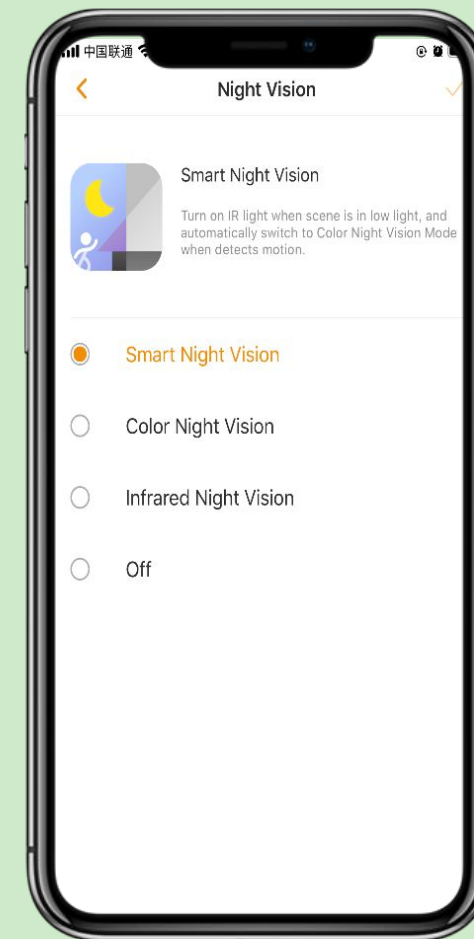

Smart Color Night Vision

Four smart night vision modes provide clear full color or black-and-white pictures even in complete darkness.

Smart Mode

If you switch to the Smart Mode, you can **enjoy black and white** night vision. The spotlights automatically turn on upon detection of suspicious motion, which shows you **vivid full-color image** when something happens.

Infrared Mode

Advanced IR algorithms provide clear **black-and-white** pictures even in darkness.

Color Mode

Thanks to the two built-in spotlights, your night vision is now lit up and in **full-color**. Color Mode also offers outdoor lighting for your home.

Off Mode

Turn off all night vision modes
Infrared and spotlights all turned off

Benefits &
Key Features

1080P/4MP QHD Video

High quality sensors present crystal clear videos and recordings.
Cruiser SE+ support 1080P and Cruiser SE+ 4MP support 4MP