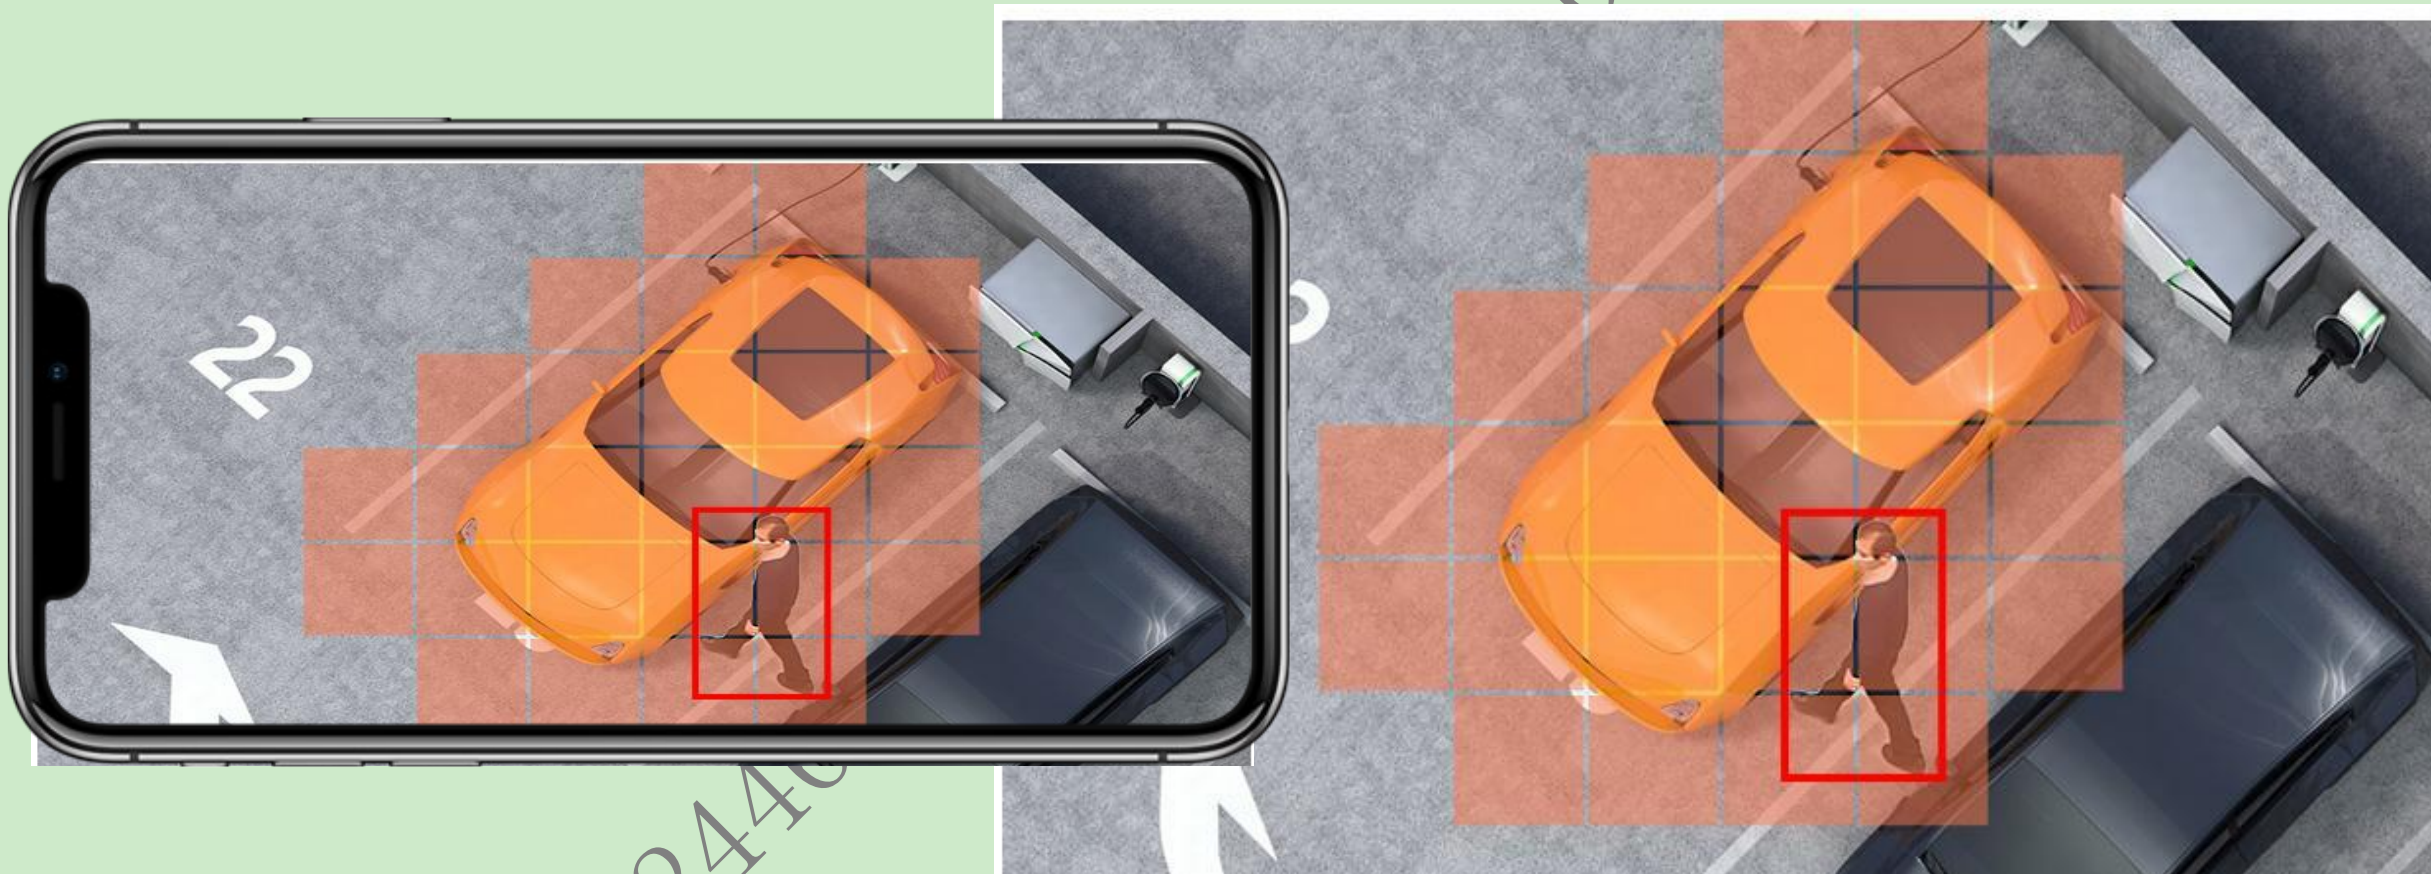

Benefits & Key Features

Arm Schedule

Supports arm schedule setting, you can choose anytime you want arm or not.

24

Detection Region

Tap and select grid to set motion detection area. No alarm will be triggered when motion is detected in the non-motion detection area.

0~355° Pan & 0°~ 90° Tilt

Rotate the camera to view every corner of your home, and full range ensures no blind spots.

0° ~ 90°

Tilt

0 ~ 355°

Pan

Weatherproof

Cruiser SE+ is IP66 certified for use in extreme outdoor conditions.