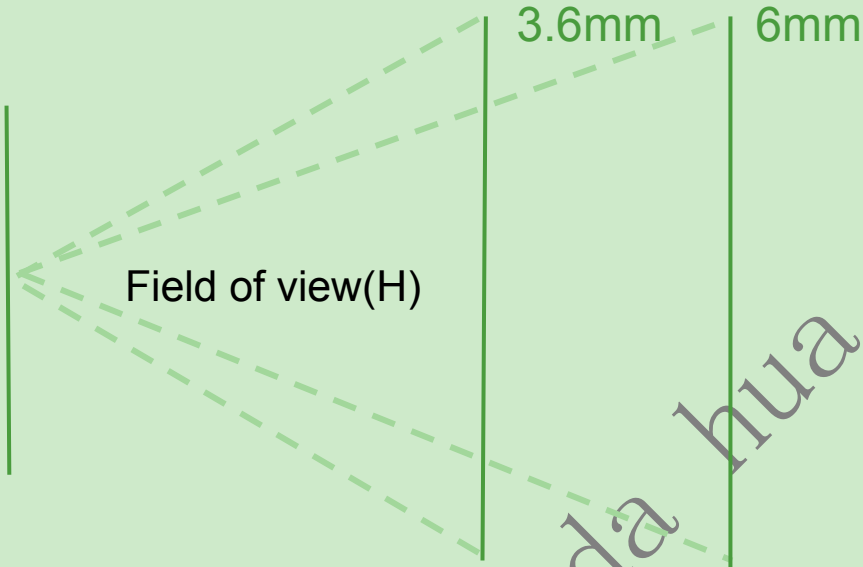

0~355° Pan & 0°~ 90° Tilt

Rotate the camera to view every corner of your home, and full range ensures no blind spots.

0° ~ 90°

Tilt

0 ~ 355°

Pan

Weatherproof

Cruiser SE+ is IP66 certified for use in extreme outdoor conditions.

Benefits & Key Features

Multiple Lens Options

Different focal length for different scenarios

Target: 2m(6.5ft), Install Height: 3m(9.8ft)

Cruiser SE+ 4MP

3.6mm: discover the target at 78m, field of view is 78°.

6mm: discover the target at 109m, field of view is 49°

Cruiser SE+

3.6mm: discover the target at 55.2m, field of view is 86°.

6mm: discover the target at 83m, field of view is 51°

* The distance is for reference only, please choose the right lens according to real scenario.