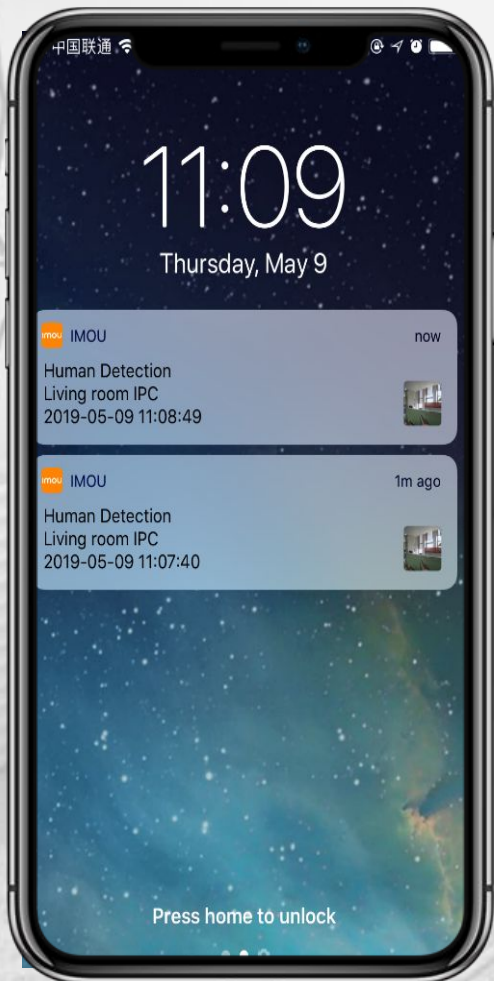

Cruiser SE+ /Cruiser SE 4MP

Cruiser SE+ delivers 1080P/4MP live monitoring with a choice of 3.6 mm / 6 mm lens option, With 4MP QHD live monitoring and 0~355° pan & 0~90° tilt features, Cruiser SE+ ensures every corner of your home completely covered. It supports four night vision modes for clear-as day clarity even in pitch dark. With IP66 certified, the camera can be used outdoors under different weather conditions. With built-in spotlight and 110dB Siren , Cruiser SE actively keeps unwelcome visitors away from what you care about.

Infrared Mode

Advanced IR algorithms provide clear **black-and-white** pictures even in darkness.

Color Mode

Thanks to the two built-in spotlights, your night vision is now lit up and in **full-color**. Color Mode also offers outdoor lighting for your home.

Off Mode

Turn off all night vision modes
Infrared and spotlights all turned off

Benefits &
Key Features

1080P/4MP QHD Video

High quality sensors present crystal clear videos and recordings.
Cruiser SE+ support 1080P and Cruiser SE+ 4MP support 4MP

Benefits & Key Features

Human Detection

Powerful image processing technology quickly finds human targets in images and immediately sends a notification to your smartphone, allowing you to monitor what matters without receiving annoying false alerts