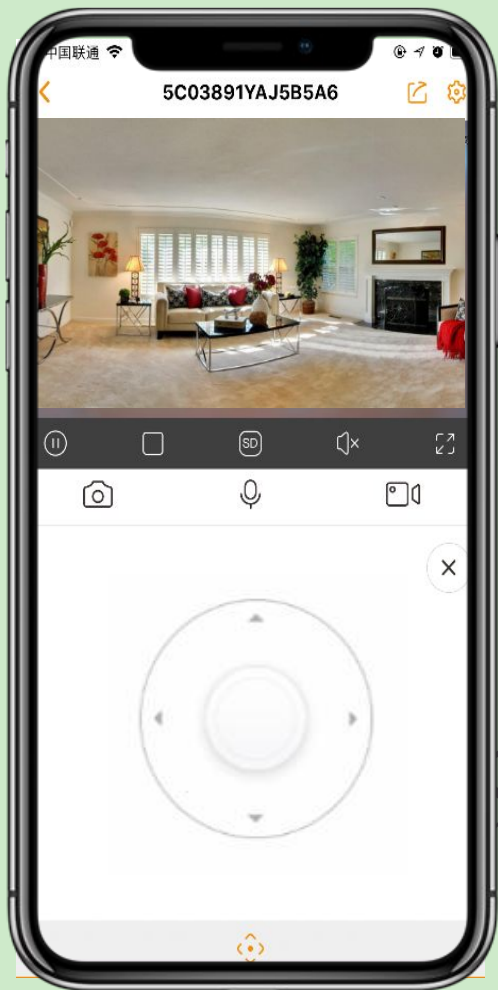

Spotlight

110dB
Siren

Excellent Wi-Fi Performance

2.4GHz Wi-Fi with external antenna ensures stable video streaming even at long ranges

*2 external Wi-Fi antenna for better Wi-Fi performance.

24466

Benefits & Key Features

0~355° Pan & 0°~ 90° Tilt

Rotate the camera to view every corner of your home, and full range ensures no blind spots.

0° ~ 90°

Tilt

0 ~ 355°

Pan

Weatherproof

Cruiser SE+ is IP66 certified for use in extreme outdoor conditions.