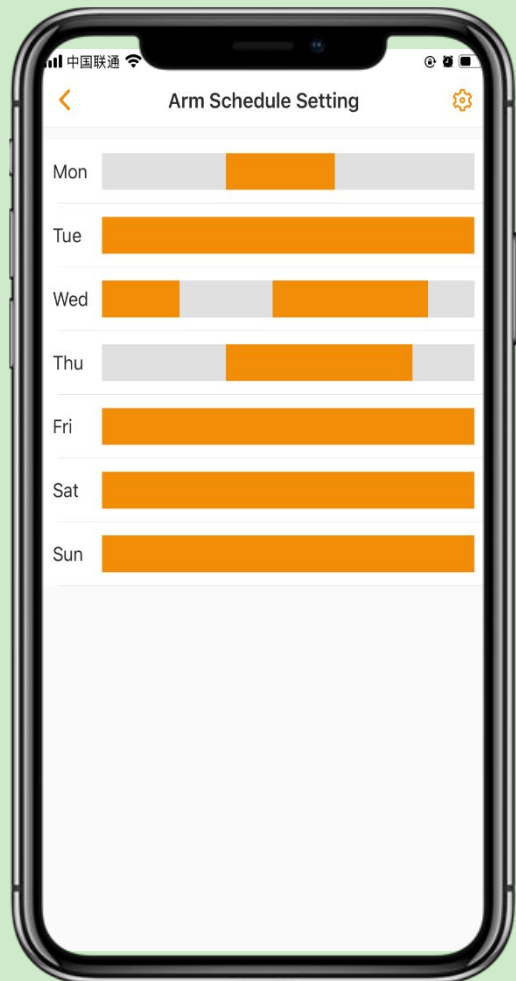

Off Mode

Turn off all night vision modes
Infrared and spotlights all turned off

Benefits &
Key Features

1080P/4MP QHD Video

High quality sensors present crystal clear videos and recordings.
Cruiser SE+ support 1080P and Cruiser SE+ 4MP support 4MP

Benefits & Key Features

Human Detection

Powerful image processing technology quickly finds human targets in images and immediately sends a notification to your smartphone, allowing you to monitor what matters without receiving annoying false alerts

Benefits & Key Features

Arm Schedule

Supports arm schedule setting, you can choose anytime you want arm or not.

24

Detection Region

Tap and select grid to set motion detection area. No alarm will be triggered when motion is detected in the non-motion detection area.