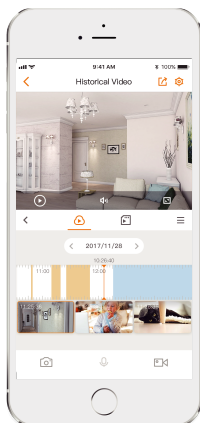

Bullet 2E

Model: IPC-F22FP/IPC-F22FN

1080P H.265 Bullet Wi-Fi Camera

Bullet 2E delivers 2MP live monitoring with a choice of 2.8mm/3.6mm/6mm lens option, it supports four night vision modes for clear-as day clarity even in pitch dark. Human Detection allows you to monitor what matters without receiving annoying false alerts. With IP67 certified, the camera can be used outdoors under different weather conditions.

1080P Full HD Video
See more than 720P

Human Detection
Quickly find human targets in you home

Smart Color Night Vision
Support four-mode night vision for clear-as day clarity even in pitch dark

Built-in Spotlight
keep unwelcome visitors away from your home.

IP67
Weatherproof from dust and water

Built-in Microphone
High quality microphone picks up sounds clearly while monitoring

Diversified Storage
Supports NVR, Cloud Storage or Micro SD card (up to 256GB)

Alarm Notification
Sends instant motion-activated alerts to your mobile phone

Wi-Fi Connection
IEEE802.11b/g/n(2.4GHz)

Stay close with what you care

With Cloud service, you will have access to what you care as long as Internet is available. You can record daily or motion videos on Cloud and playback anytime anywhere.